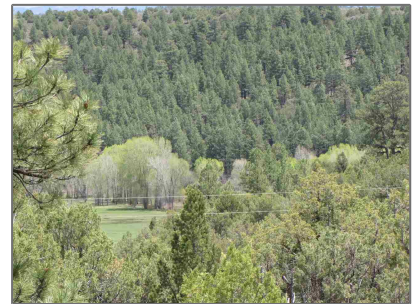

Basic Details

Property Type: **Land**

Listing Type: **For Sale**

Listing ID: **201702805**

Price: **$179,000**

Acres: **27.43 Acre**

Lot Area: **1,194,850 Sqft**

Status: **Active**

Property Sub Type: **Recreation**

Features

☒ Community Features:

Other, See Remarks

Pool Expense: **$0**

Address Map

Country: **US**

State: **NM**

County: **Rio Arriba**

City: **Rutherford**

Zipcode: **87551**

Street: **0 Sigler Tract**