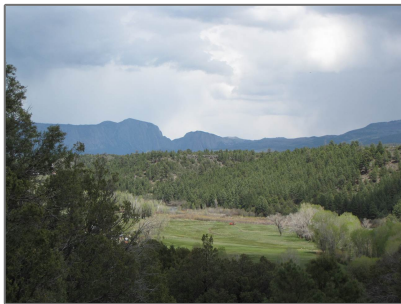

Basic Details

Property Type: **Land**

Listing Type: **For Sale**

Listing ID: **201702805**

Price: **$179,000**

Acres: **27.43 Acre**

Lot Area: **1,194,850 Sqft**

Status: **Active**

Property Sub Type: **Recreation**

Features

☒ Community Features:

Other, See Remarks

Pool Expense: **$0**

Address Map

Country: **US**

State: **NM**

County: **Rio Arriba**

City: **Rutherford**

Zipcode: **87551**

Street: **0 Sigler Tract**