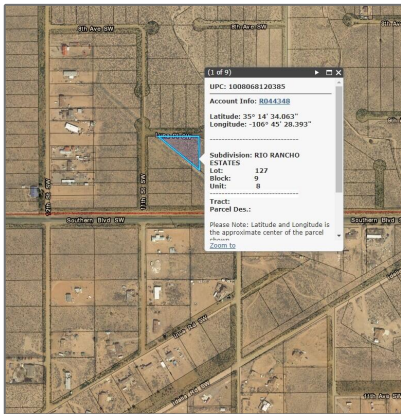

Land

- Luna Place SW, Rio Rancho, New Mexico 87124

Basic Details

Property Type:	Land
Listing Type:	For Sale
Listing ID:	1024105
Price:	\$10,500
Acres:	0.72 Acre
Lot Area:	31,363 Sqft
Status:	Pending

Address Map

Country:	US
State:	NM
County:	Sandoval
City:	Rio Rancho
Zipcode:	87124

Features

Pool Expense:	\$0
---------------	------------

Street: **Luna Place SW**

Floor Number: **0**

Longitude: **W107° 14' 28.4"**

Latitude: **N35° 14' 35"**